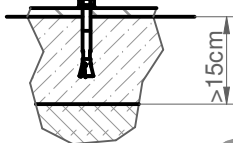

Suelo de hormigón
Fijaciones no incluidas

Concrete ground
Fixations not included

Fixation sur béton
Supports de fixation non inclus